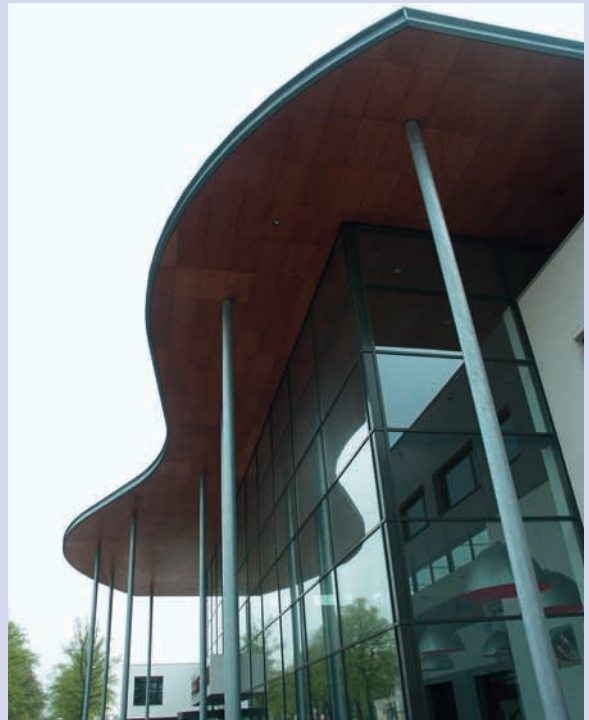

Above : Martiniplaza, Groningen, The Netherlands
Architect: Henk Stiekema
Product : Wood Tiles, okoume